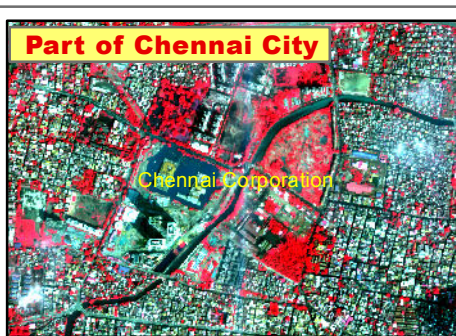

Inundated Area for a part of Chennai City, Chennai Corporation Taluk, Chennai District, Tamil Nadu State

DISASTER EVENT ID: 15-FL-2021-TN
MAP ID: 2021/16

Cartosat-2E-MX Image of 07-February-2021

Cartosat-2E-MX Image of 13-November-2021

Location Map

Chennai District

RRES
National Remote Sensing Centre, ISRO
Dept. of Space, Govt. of India
Hyderabad- 500 037
E-Mail: flood@nrsc.gov.in
www.nrsc.gov.in